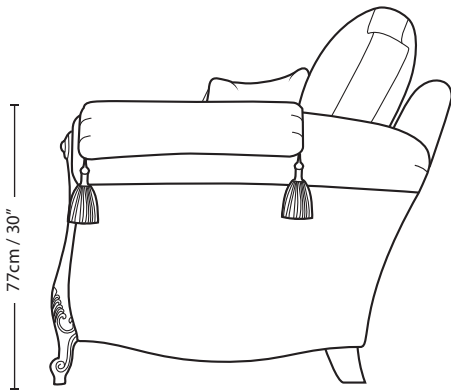

FLORENCE

2 SEATER

—29cm / 11.5"— | 112cm / 44" | —29cm / 11.5"—

77cm / 30"

100cm / 40"

51cm / 20"

77cm / 30"

171cm / 67.5"

Overall Height	Overall Width	Overall Depth	Arm Height	Back Height of Frame	Seat Height	Arm Width	Inside Width Arm to Arm	Seat Depth to Cushions	Seat Depth no Cushions
100cm / 40"	171cm / 67.5"	99cm / 39"	77cm / 30"	77cm / 30"	51cm / 20"	29cm / 11.5"	112cm / 44"	58cm / 23"	74cm / 29"

Seating sizes vary to a great extent and particularly wherever there are soft cushions involved, this is magnified with front of seat to back cushion depths, whilst formal back cushions will vary with age and plumping. It is essential to note that scatter back cushion depths will adjust from which point you measure, overtime and with plumping, the accurate measurement does not exist as it will resize each and every time you enjoy its comfort.